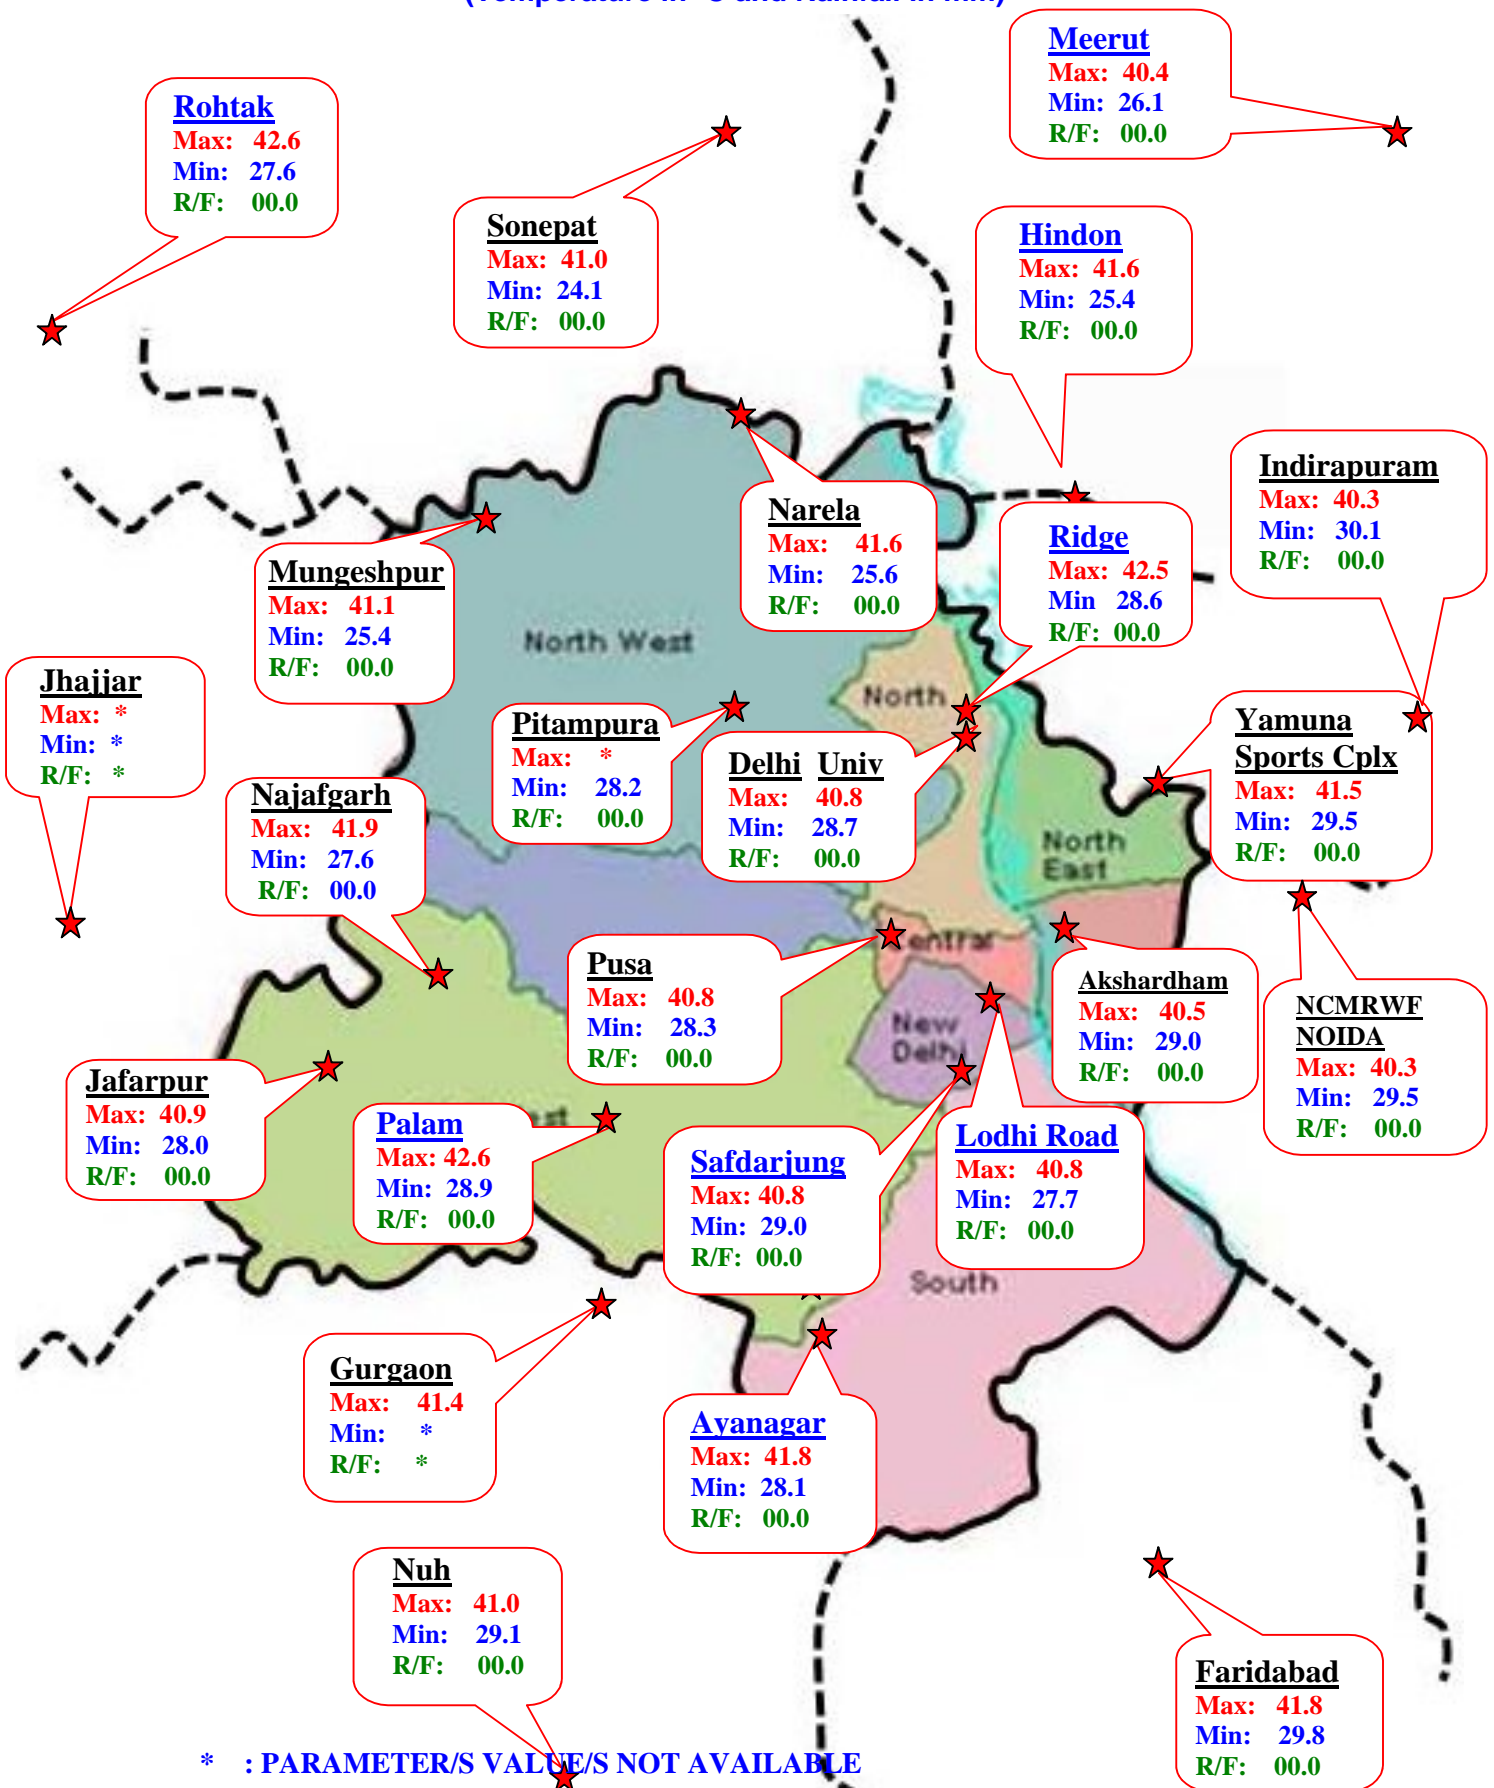

Weather Report for NCR Delhi

Maximum and Minimum Temperatures past 24 hours: Dated: 19.05.2012
(Temperature in °C and Rainfall in mm)

* : PARAMETER/S VALUE/S NOT AVAILABLE

➤ : Stations in black are automatic weather stations (AWS).

➤ : Stations in blue are manual observatory stations