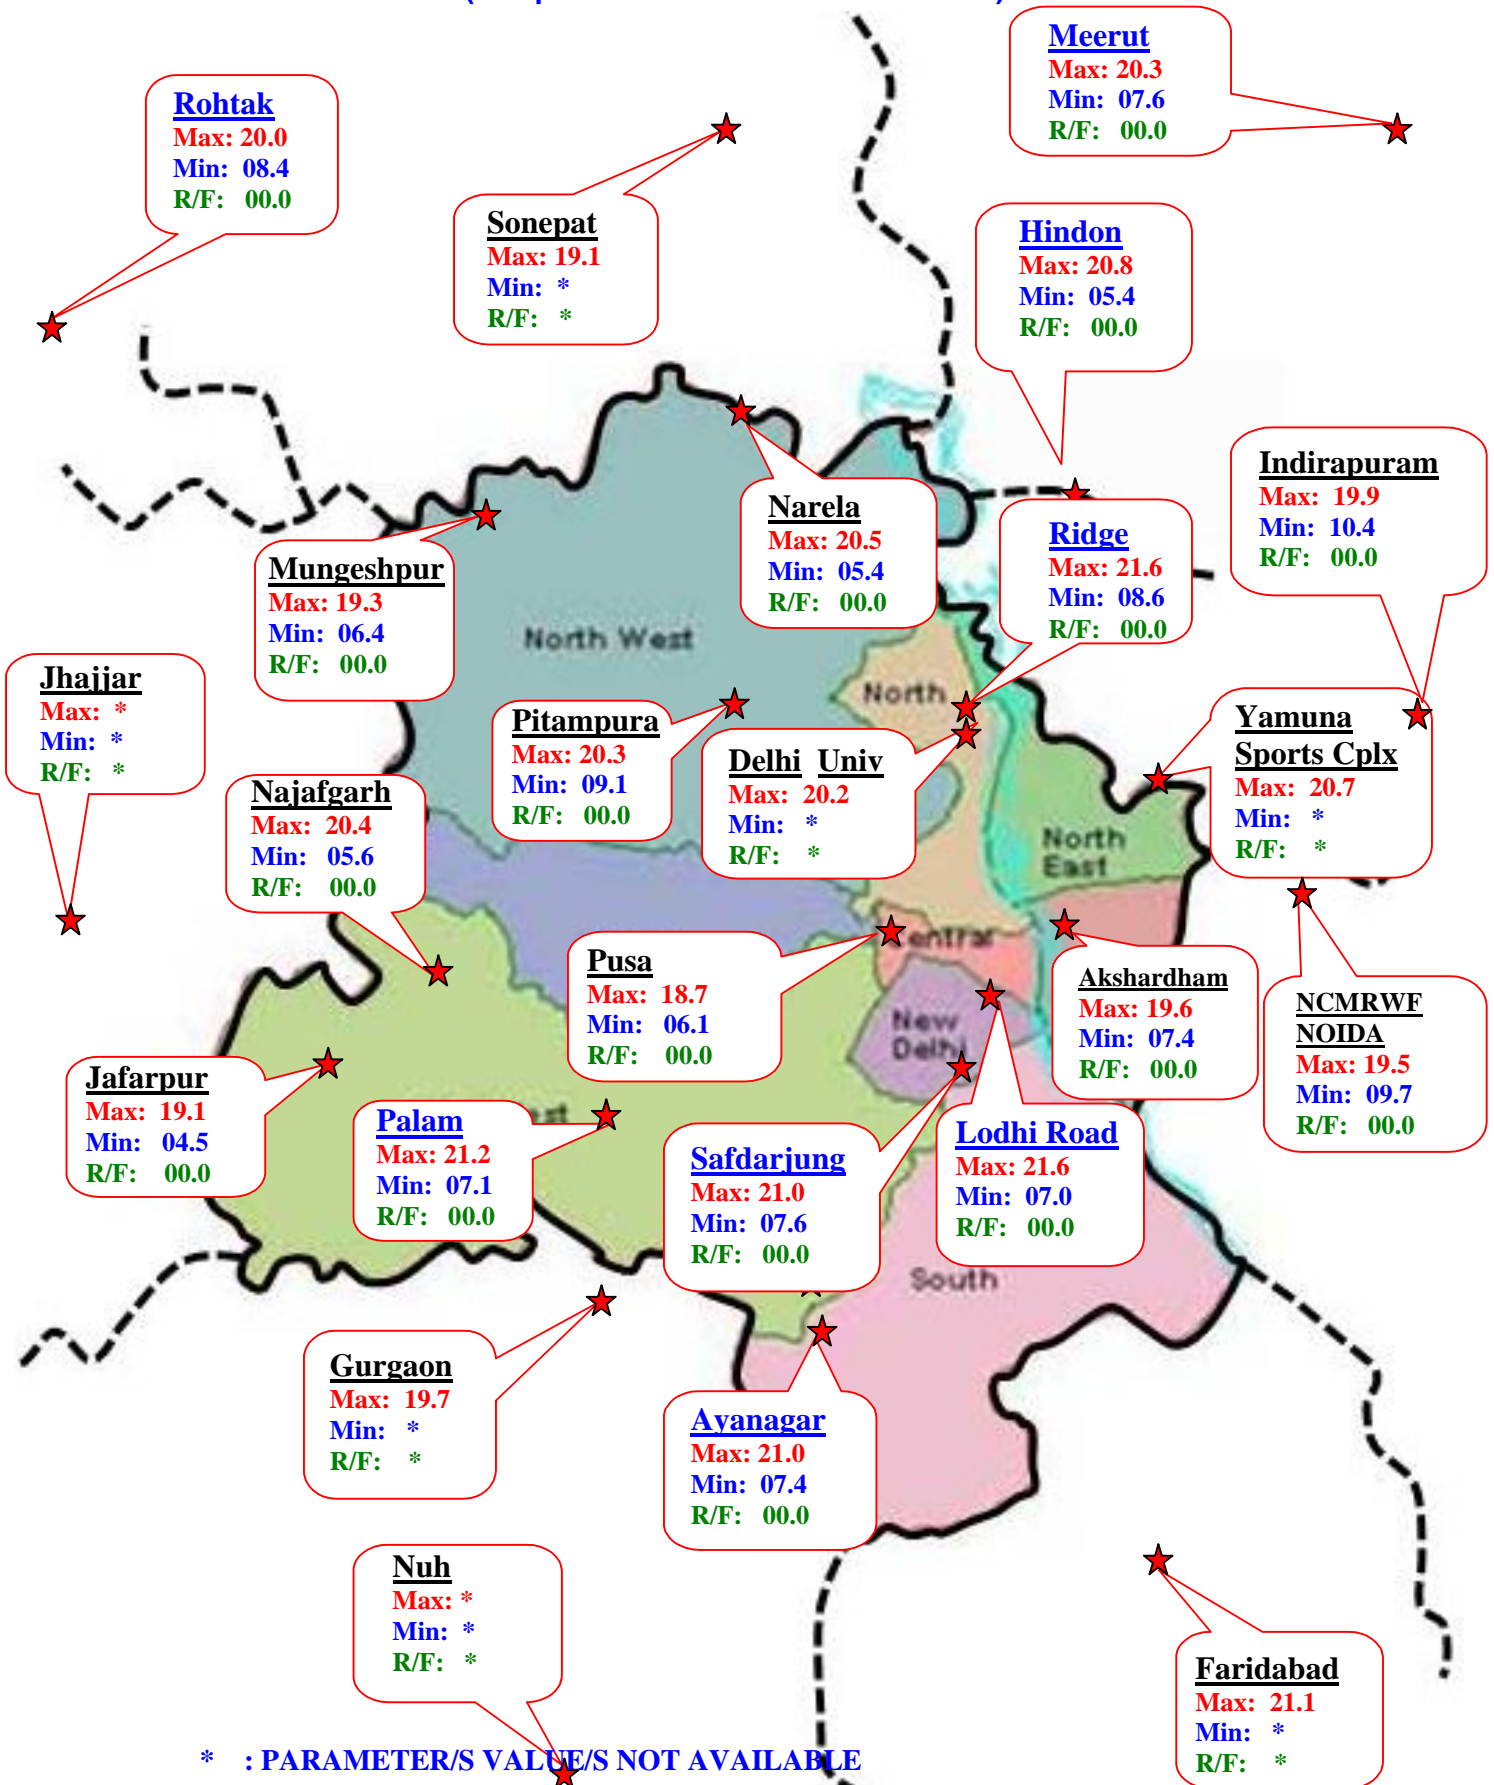

Weather Report for NCR Delhi

(Maximum and Minimum Temperatures past 24 hours IST -- Dated: 27.01.2012
(Temperature in °C and Rainfall in mm)

* : PARAMETER/S VALUE/S NOT AVAILABLE

➤ : Stations in black are automatic weather stations (AWS).

➤ : Stations in blue are manual observatory stations