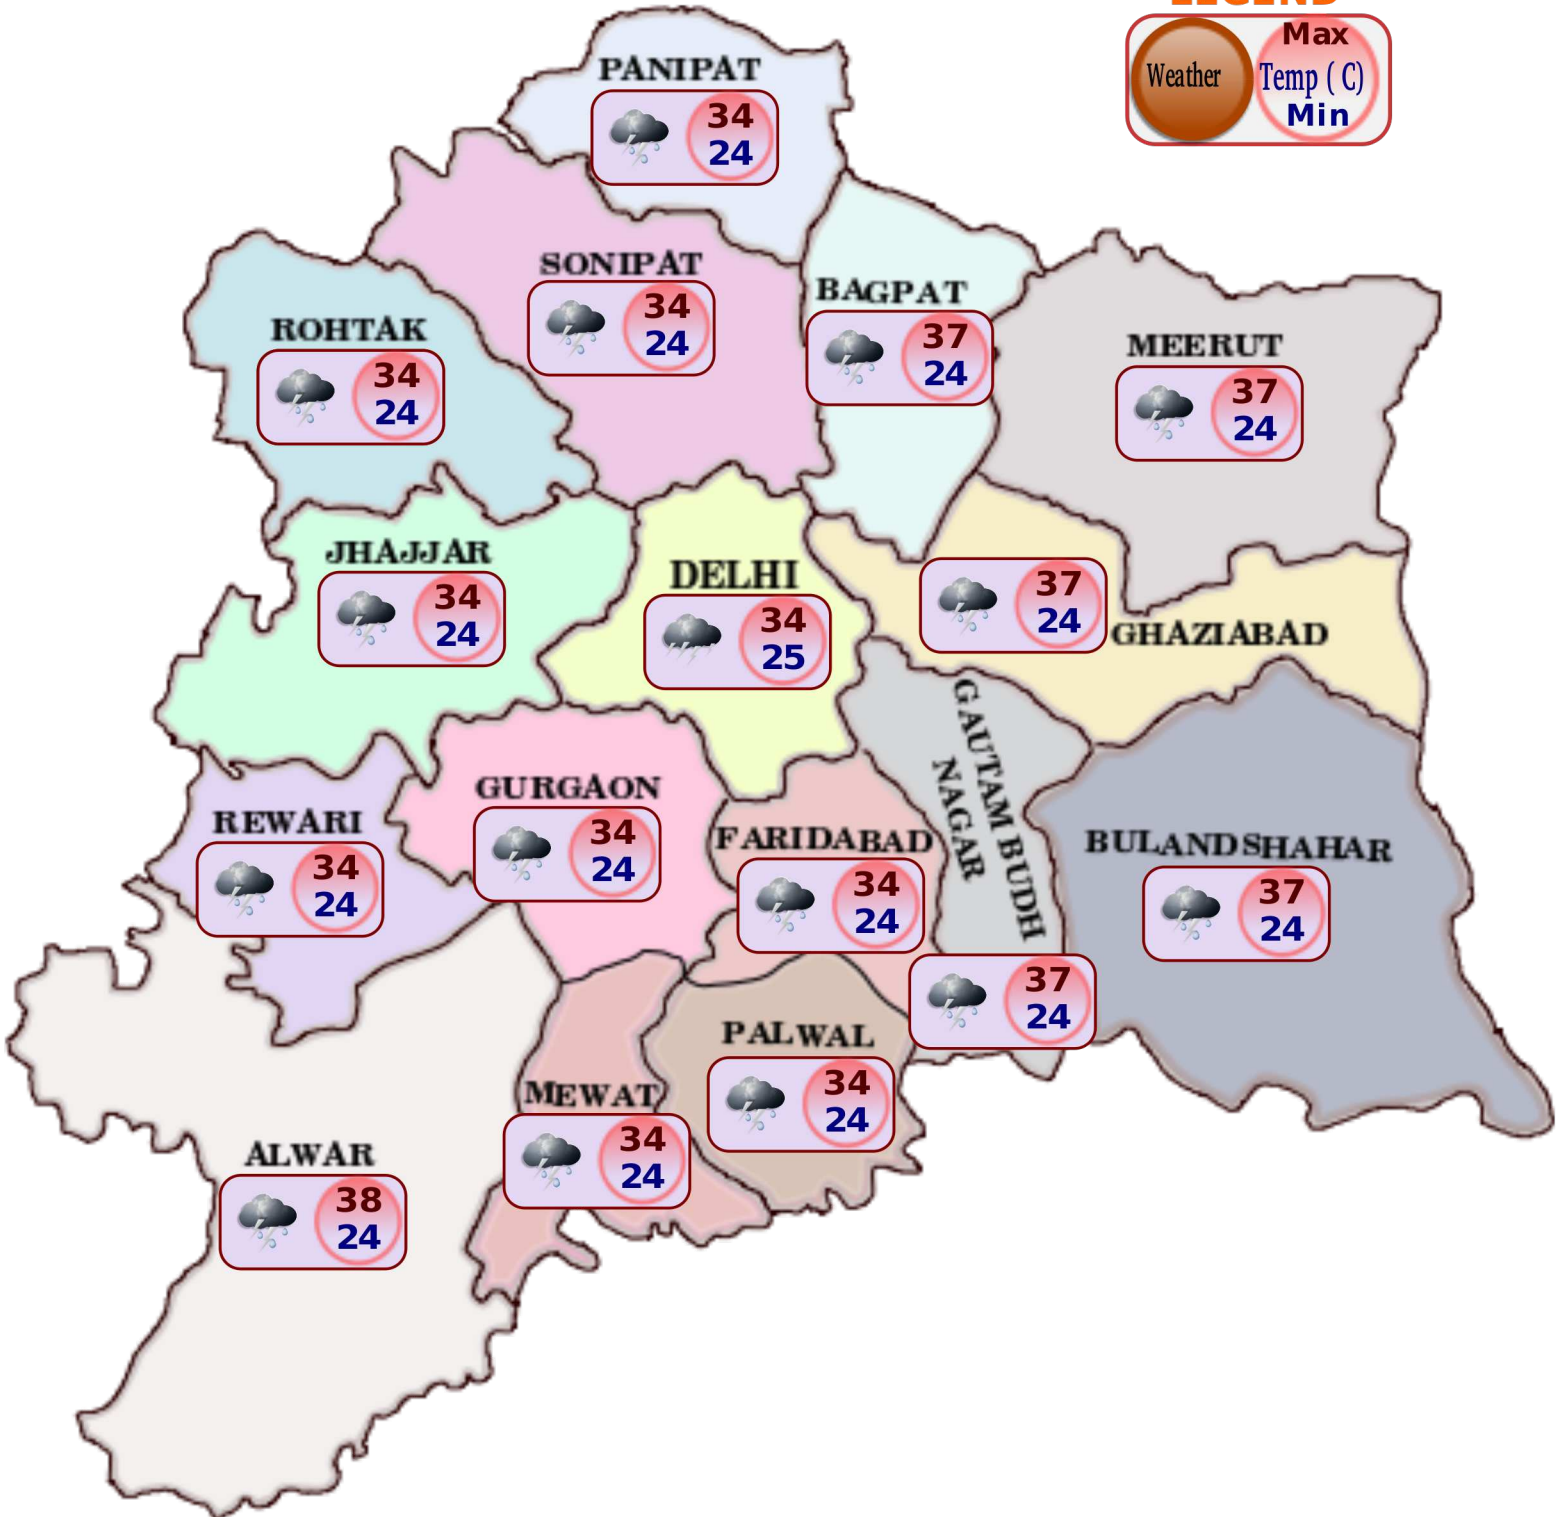

DELHI NCR FORECAST

Valid for: 22 Jun 2017

LEGEND

Weather  Max Temp (C) Min

TODAY'S FORECAST :-

PARTLY CLOUDY SKY THUNDER WITH RAIN LIKELY TO OCCUR.

Daylight

22/06/2017	23/06/2017
05:18 Sunrise	05:19 Sunrise
Sun	Sun
19:27 Sunset	19:27 Sunset